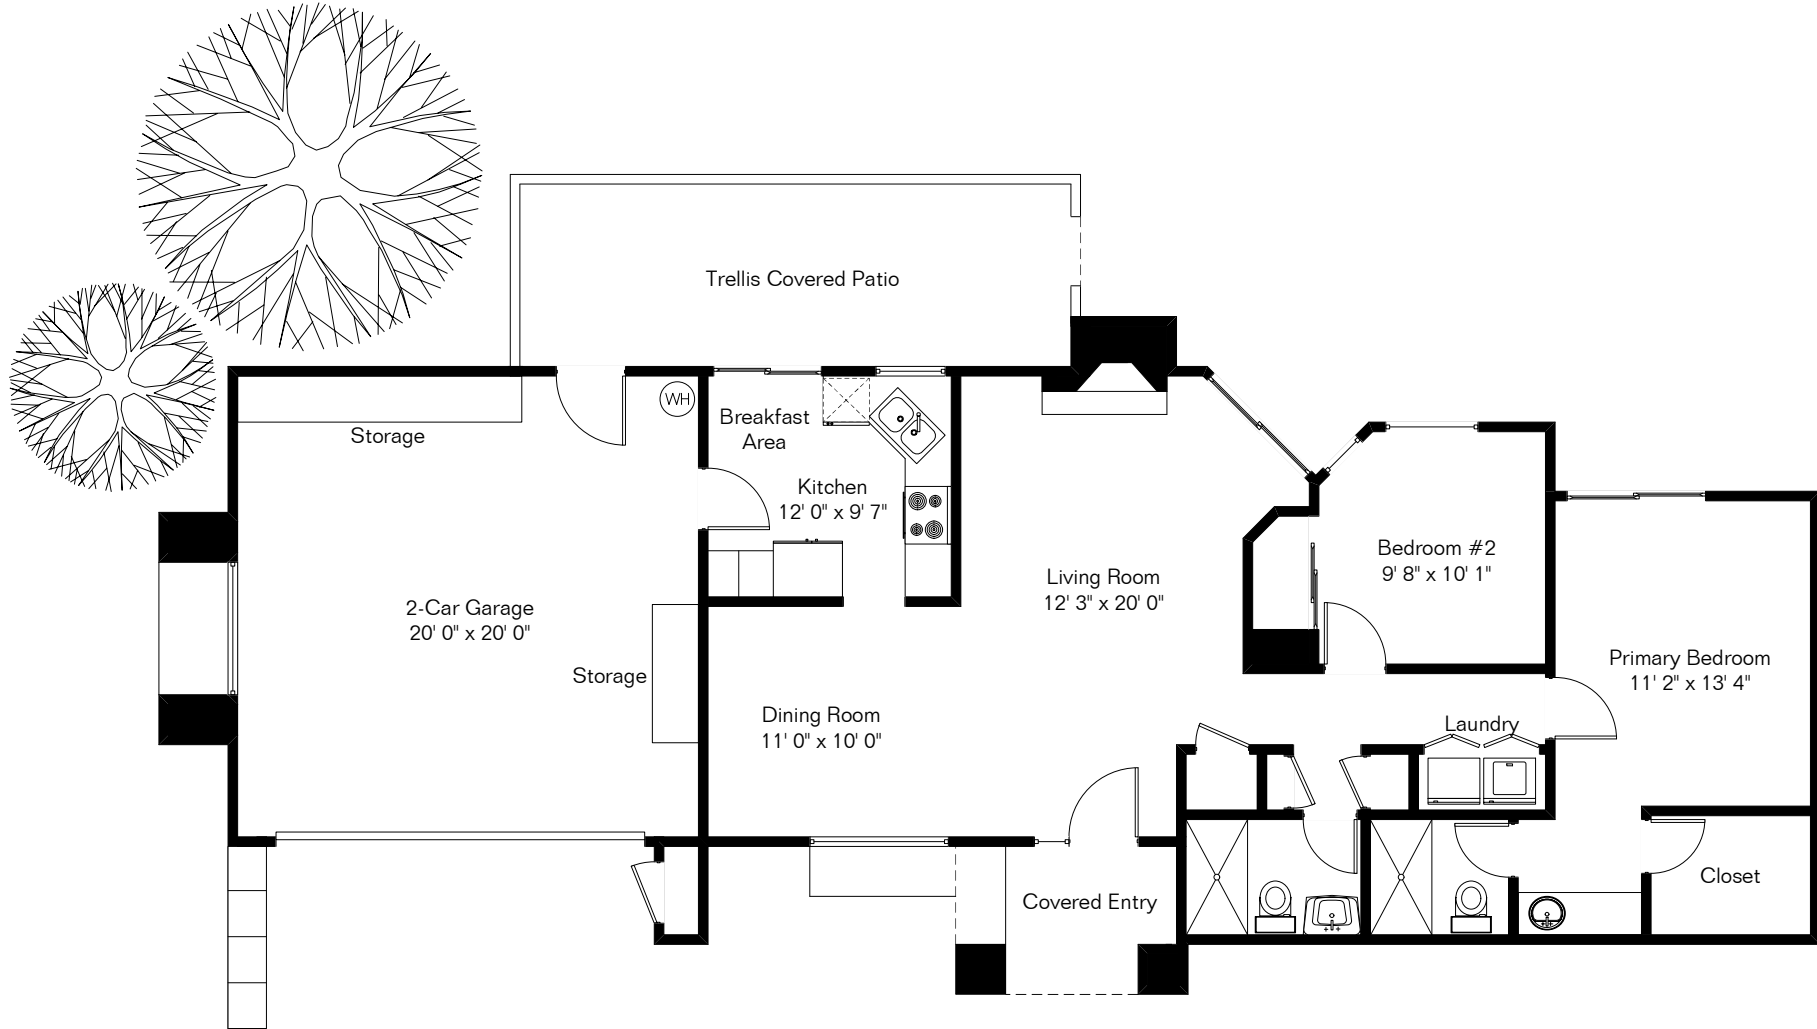

The square footages and room size information are deemed to be reliable but are not guaranteed and should be independently verified. This drawing is for marketing purposes only.

# 5541 N Mica Mountain Dr

Living Area 1,032 Sq Ft  
Garage 425 Sq Ft

Site Visit August 2024  
0 ft. 6 ft. 10 ft. 20 ft.

Copyright 2024 Floor Plans First! LLC  
All Rights Reserved.